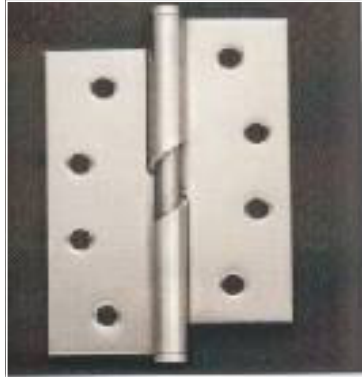

HARDWARE NEWS

NEW PRODUCTS!

Available Now

**DS110 Auto Door Stop Holder
Wall Mount**

Finish: SC, PB, PBU, PC, PT

DHS100RRSS Rising Butt Hinge RH
DHS100RLSS Rising Butt Hinge LH

Specifications: 100x75x2.5 Button Tip

SPECIAL

KP3015PC/S Flush Pull 56mm Dia.
Dual Finish PC/Satin
Until stocks last.

Christmas is coming and we would like to advise all our customers that Morgan & Riley will be opening throughout the Christmas period to help you make it through the holiday season with a minimum of fuss.